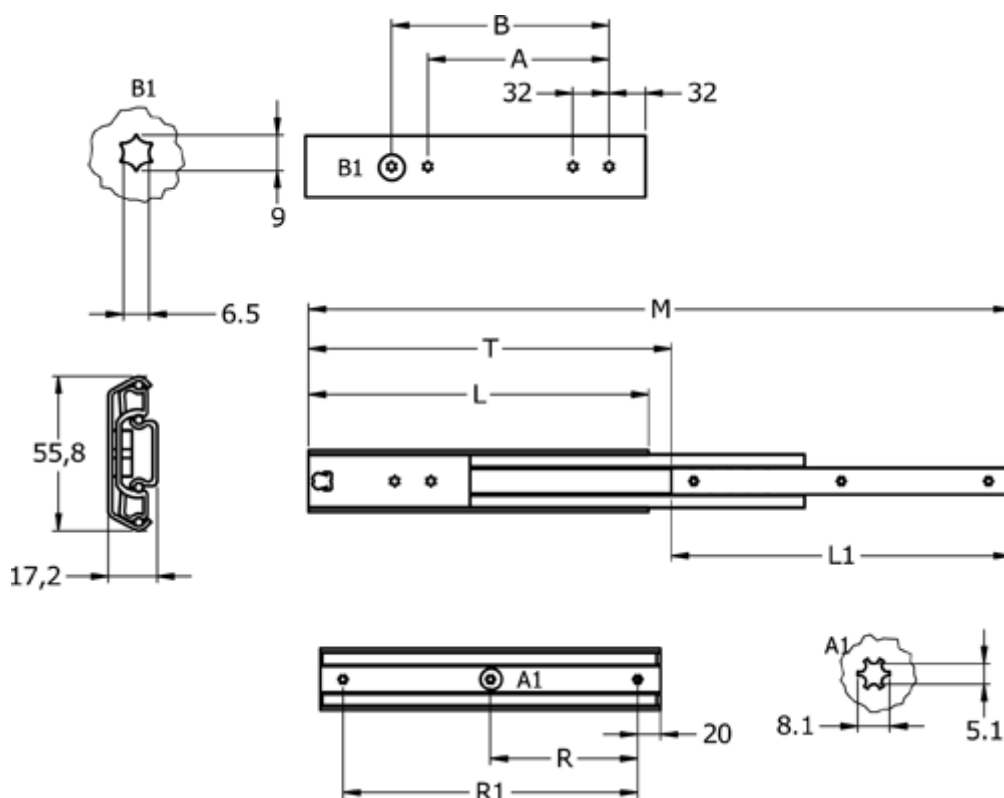

Article number: 11112S25

Description: Thomas Regout Telescopic Slide 11112S24 ULF HD D, 3-piece  
Length 450 mm / load cap. 110 kg / extension 495 mm

## Measures

A = 288

B = 320

L = 500

L1 = 500

Load capacity side mounted = 119

M = 1050

R = 230

R1 = 460

T = 550